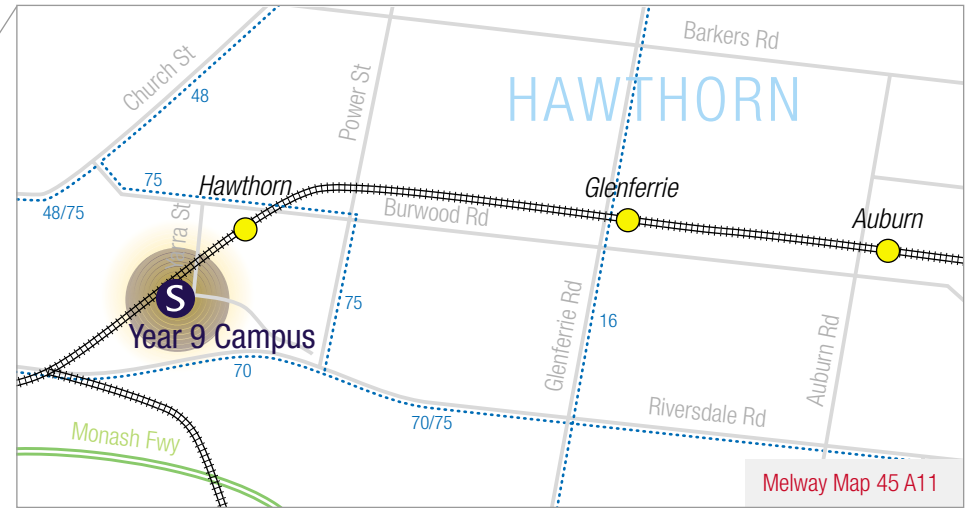

# location map

**Year 9 Campus:** Tay Creggan, 30 Yarra St, Hawthorn Vic 3122

**Main Campus:** Senior/Middle School & ELC, 34 Scott St, Canterbury Vic 3126

**Junior Campus:** Mellor House – Prep to Yr 6, 173 Prospect Hill Rd, Canterbury Vic 3126

# public transport map

- - - **Bus Route 612:**  
Box Hill – Chadstone
- - - **Bus Route 285:**  
Doncaster Shoppingtown  
– Camberwell
- **Train Lines**
- - - **Tram Lines**
  - 42 Mont Albert – City
  - 48 Nth Balwyn – City
  - 16 Kew – St Kilda Beach
  - 70 Wattle Park – City
  - 72 Camberwell – Melb Uni
  - 75 East Burwood – City
  - 109 Mont Albert – Pt Melb

## campus locations and contact

**Main Campus:  
Senior/Middle School & ELC**  
34 Scott St  
Canterbury Victoria 3126  
Melway Map 46 D12

**Year 9 Campus:  
Tay Creggan**  
30 Yarra St  
Hawthorn Victoria 3122  
Melway Map 45 A11