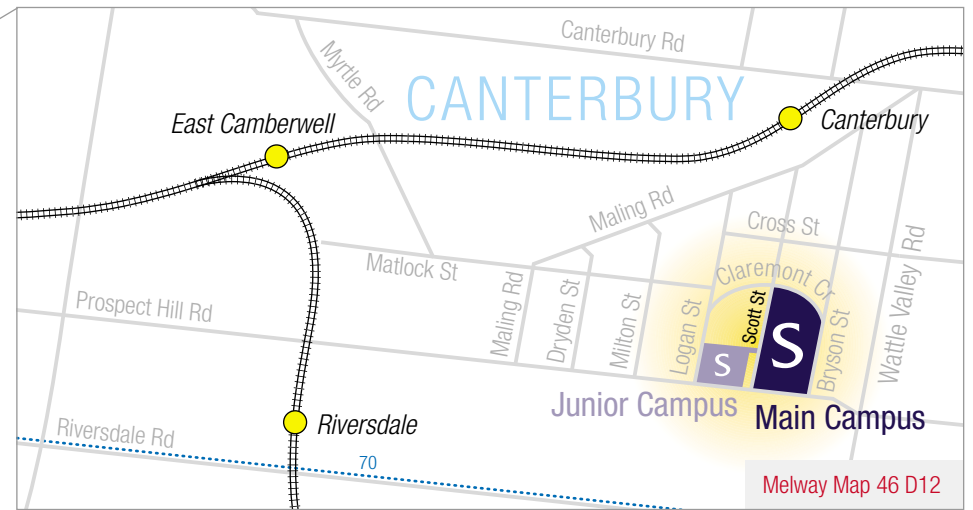

# location map

**Year 9 Campus:** Tay Creggan, 30 Yarra St, Hawthorn Vic 3122

**Main Campus:** Senior/Middle School & ELC, 34 Scott St, Canterbury Vic 3126

**Junior Campus:** Mellor House – Prep to Yr 6, 173 Prospect Hill Rd, Canterbury Vic 3126

# public transport map

- - - **Bus Route 612:**  
Box Hill – Chadstone
- - - **Bus Route 285:**  
Doncaster Shoppingtown  
– Camberwell
- **Train Lines**
- - - **Tram Lines**
  - 42 Mont Albert – City
  - 48 Nth Balwyn – City
  - 16 Kew – St Kilda Beach
  - 70 Wattle Park – City
  - 72 Camberwell – Melb Uni
  - 75 East Burwood – City
  - 109 Mont Albert – Pt Melb

## campus locations and contact

**Main Campus:  
Senior/Middle School & ELC**  
34 Scott St  
Canterbury Victoria 3126  
Melway Map 46 D12

**Year 9 Campus:  
Tay Creggan**  
30 Yarra St  
Hawthorn Victoria 3122  
Melway Map 45 A11