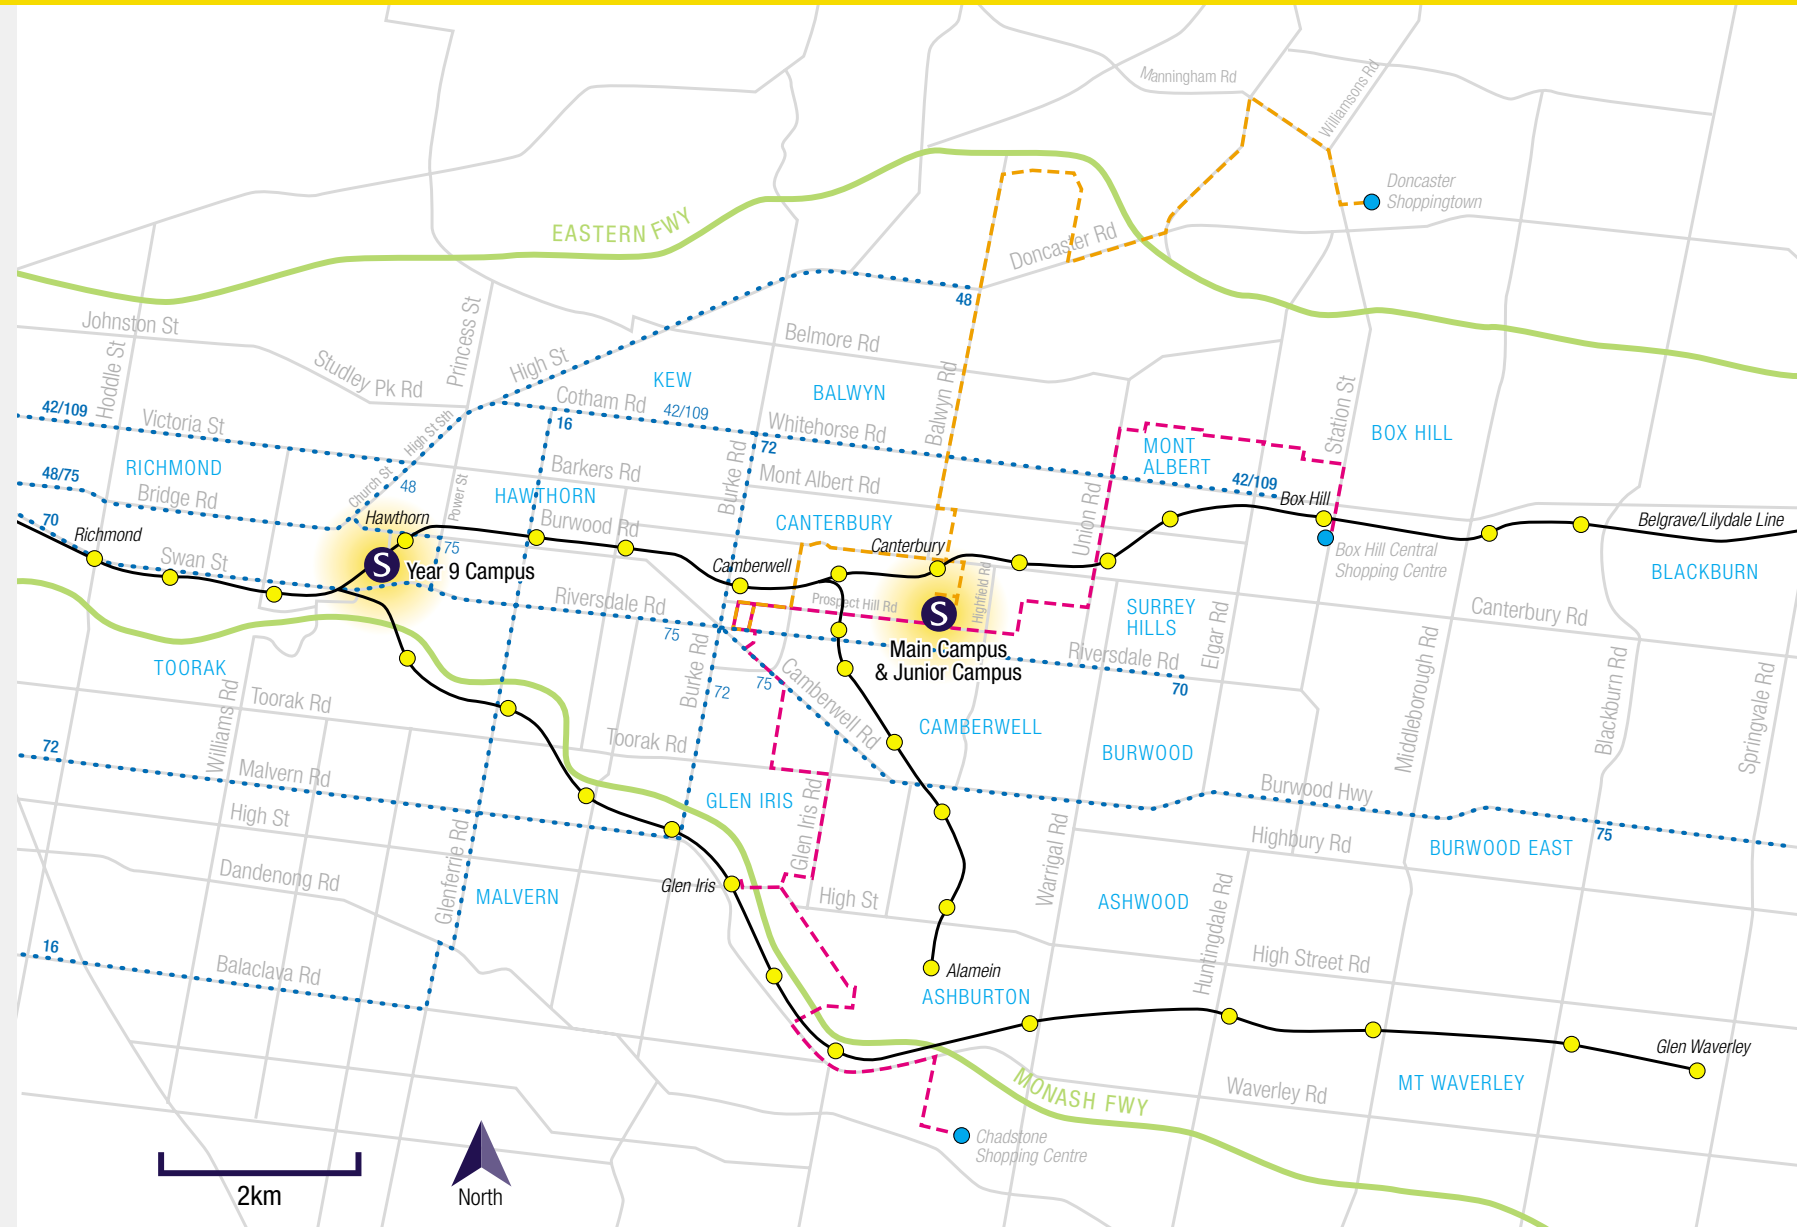

# public transport map

- - - **Bus Route 612:**  
Box Hill – Chadstone
- - - **Bus Route 285:**  
Doncaster Shoppingtown  
– Camberwell
- **Train Lines**
- - - **Tram Lines**
  - 42 Mont Albert – City
  - 48 Nth Balwyn – City
  - 16 Kew – St Kilda Beach
  - 70 Wattle Park – City
  - 72 Camberwell – Melb Uni
  - 75 East Burwood – City
  - 109 Mont Albert – Pt Melb

## campus locations and contact

**Main Campus:  
Senior/Middle School & ELC**  
34 Scott St  
Canterbury Victoria 3126  
Melway Map 46 D12

**Year 9 Campus:  
Tay Creggan**  
30 Yarra St  
Hawthorn Victoria 3122  
Melway Map 45 A11